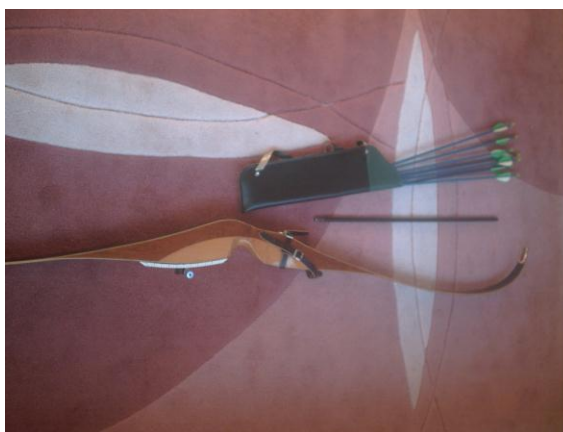

FOR SALE

3 off take-down recurve bows

complete with quiver, arrows and string, in box.

BOW 1

Cherokee
68 inch 34lbs @ 28
RIGHT hand

BOW 2

Cherokee
64 inch 28lbs @ 28
LEFT hand

BOW 3

Cherokee
62 inch 28lbs @ 28
LEFT hand

Waverley one-piece flat bow with stabiliser, in carrying bag.

66 inch 22lbs @ 28 RIGHT hand

CONTACT 01383 850520 ianreid45@yahoo.co.uk